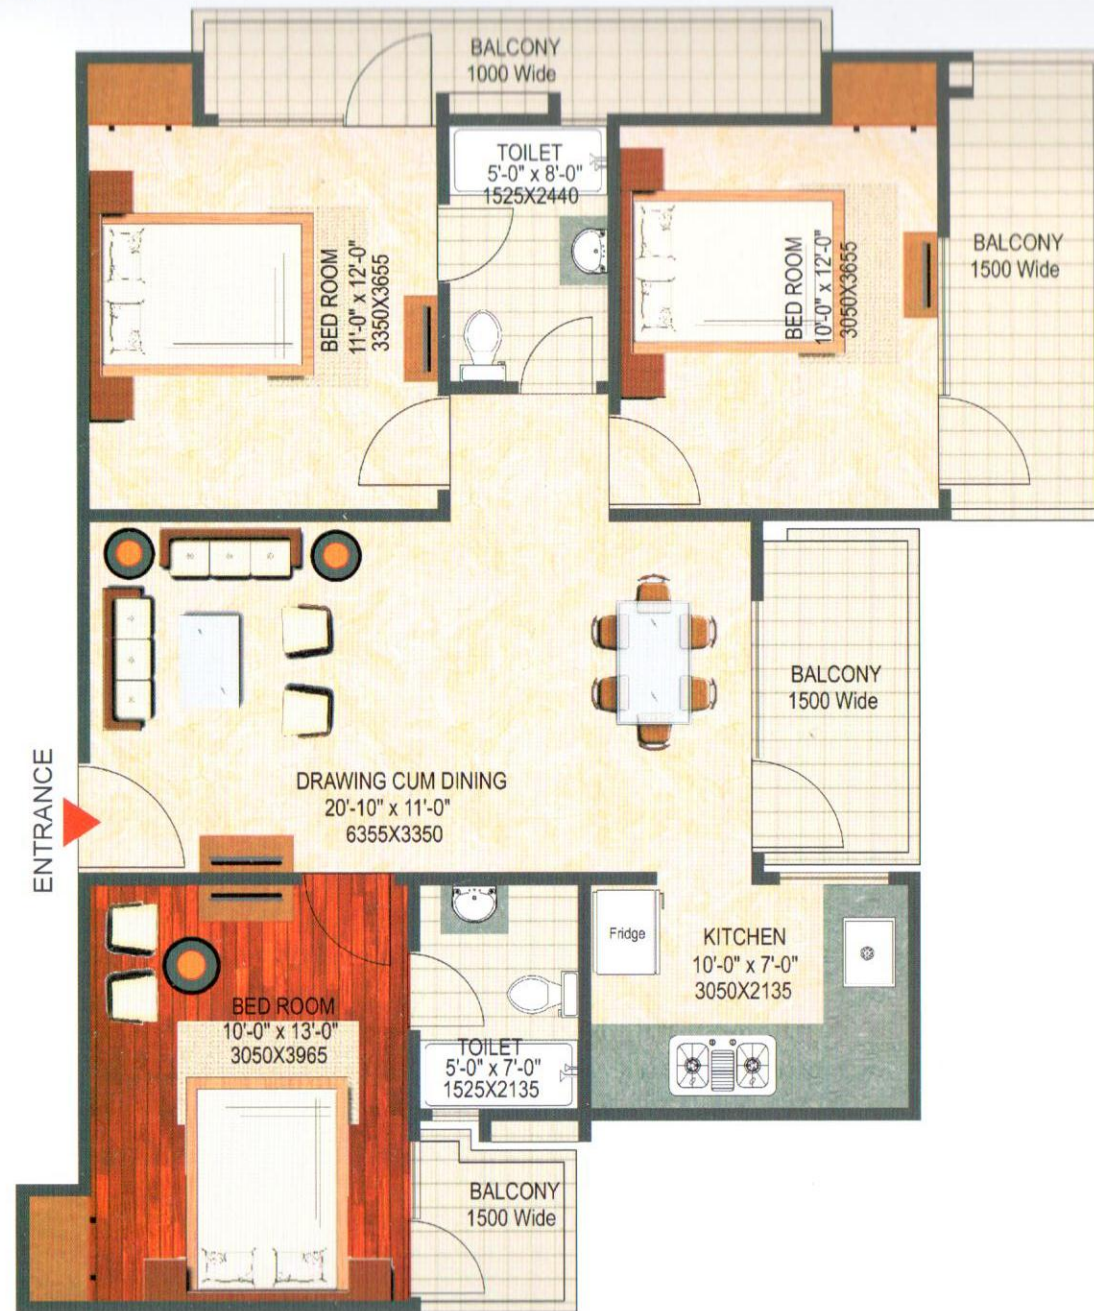

floor plans

Type - F

Saleable Area = 14,80 Sq. Ft.

3 BHK + 2 T