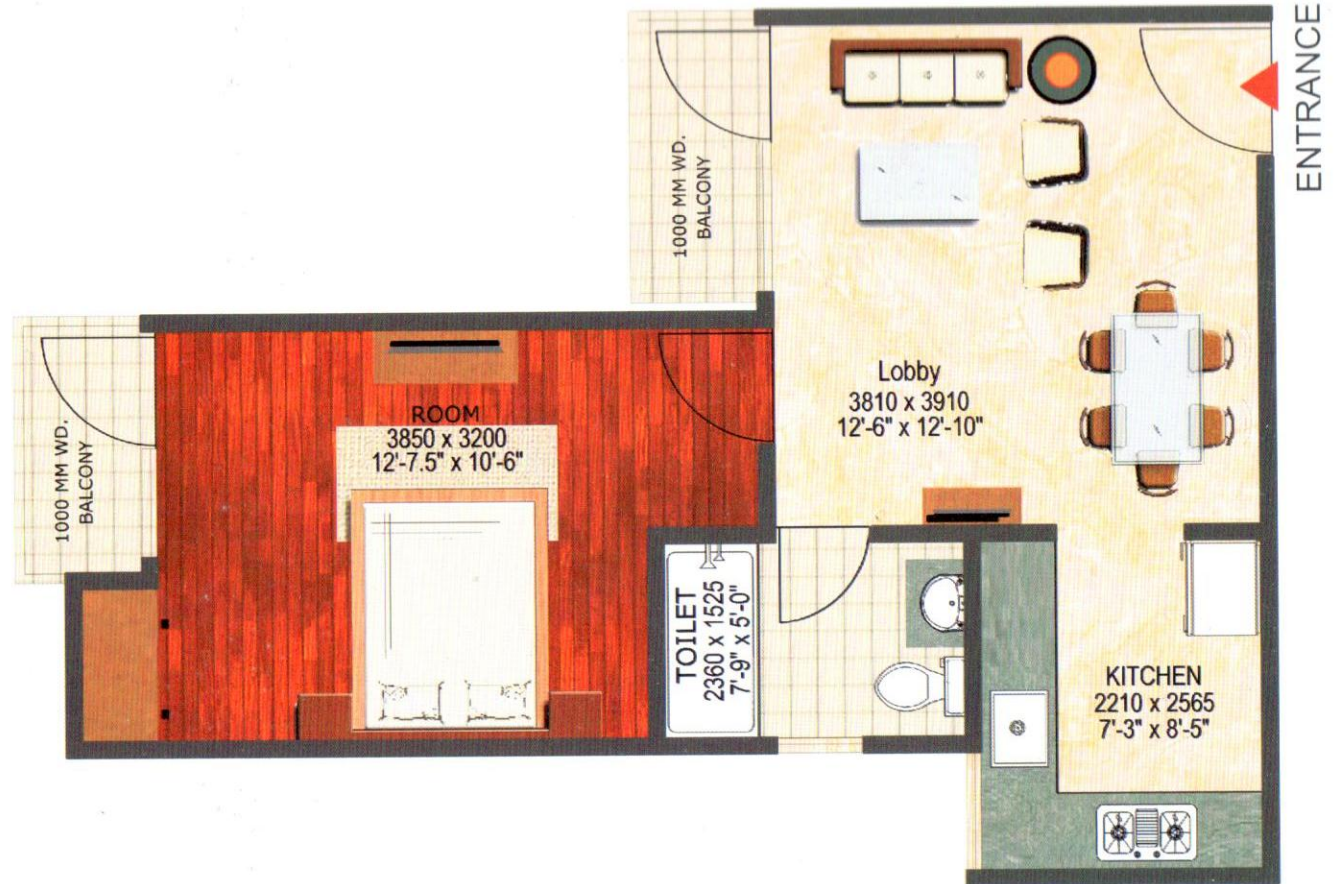

floor plans

Type - 3

Saleable Area = 718 Sq. Ft.

1 BHK + 1T