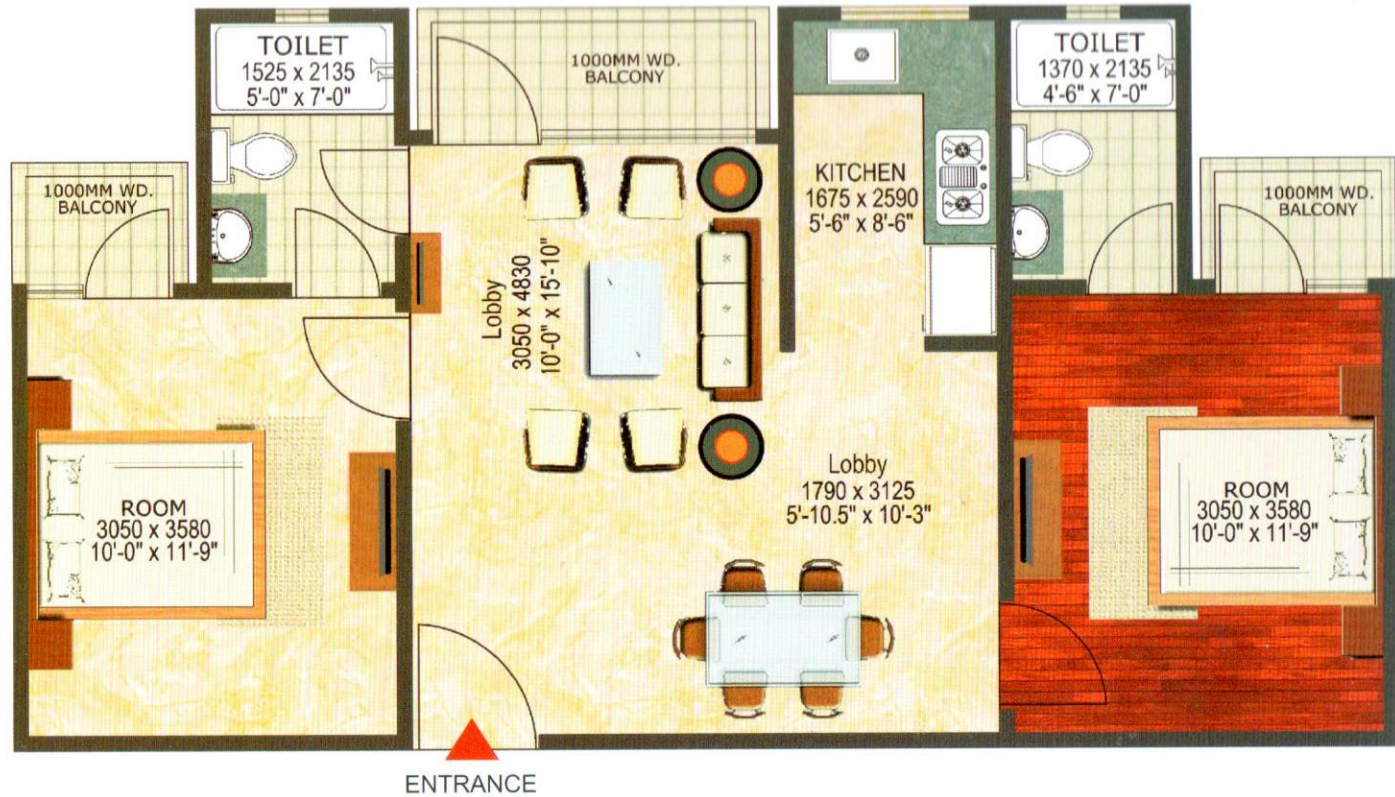

floor plans

Type -1

Saleable Area = 976 Sq. Ft.

2 BHK+ 2 T

1 Sq Mtr = 10.764 Sq. ft.(appx)